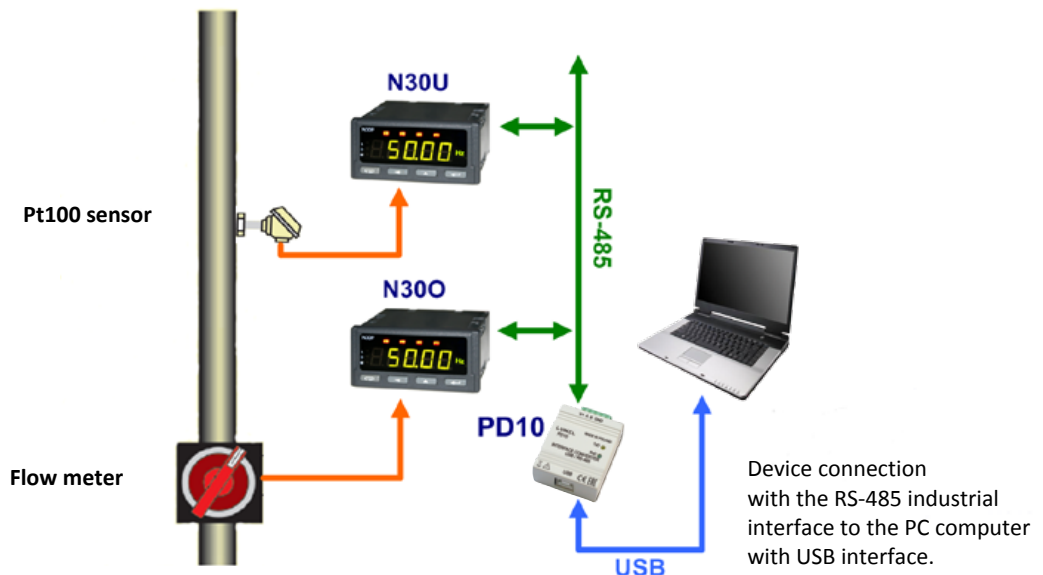

PD10 CONVERTER OF USB/RS-485 INTERFACES

FEATURES:

Supply from USB port

- Enables the connection of the industrial RS-485 interface to the PC computer through the USB port
- Maximum transmission rate up to 1 Mb/s (this rate depends on RS-485 wire length)
- Transparent for communication protocols
- Galvanic separation protects computer USB ports.

INPUTS:

RS 485

OUTPUTS:

USB

GALVANIC ISOLATION:

USB

RS 485

EXAMPLE OF APPLICATION

DIGITAL INTERFACE

Interface type	Properties	
RS-485/USB	Baud rate:	up to 1 Mb/s
	Steering of the data flow direction:	automatically
	Controllers:	Windows 2000, XP, Server 2003, Vista, Server 2008 (x86 and x64)

EXTERNAL FEATURES

Overall dimensions	52 x 44 x 24 mm	
Weight	0.1 kg	with packing
Protection grade	Housing: IP40	from terminal side: IP20
Housing	Portable	

Export department:
+48 68 45 75 130
e-mail: export@lumel.com.pl