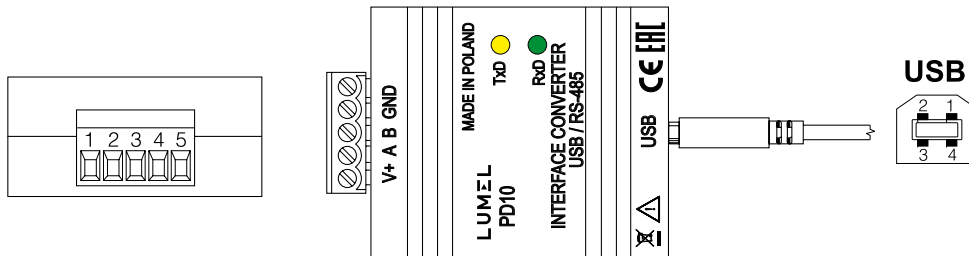

RATED OPERATING CONDITIONS

Supply voltage	5 V d.c. collected from the USB port	Input power: ≤ 1.5 W
Temperature	Ambient: 0...55°C	Storage: 0...70 °C
Relative humidity	< 85%	
Operating position	any	
External magnetic field	400 A/m	
Admissible sinusoidal vibrations	Frequency: 10..150 Hz	Shift amplitude: ≤ 0.35 mm
Time of readiness obtainment since the device connection	≥ 16 s	

SAFETY AND COMPATIBILITY REQUIREMENTS

Electromagnetic compatibility	Noise immunity	acc. to EN 61000-6-2
	Fastness against supply decays	acc. to EN 61000-6-2
	Emission of radio electric perturbations	acc. to EN 61000-6-4
Pollution level	2	acc. to EN 61010-6-1
Installation category	III	
Maximum phase-to-earth operating voltage	50 V	

CONNECTION DIAGRAMS

ORDERING CODE

Code	Description
PD10 00M0	Interface converter USB/ RS-485; documentation and descriptions in Polish and English version, test certificate

For more information about LUMEL's products please visit our website:
www.lumel.com.pl

Export department:
+48 68 45 75 130
e-mail: export@lumel.com.pl

LUMEL S.A.
ul. Słubicka 4
65-127 Zielona Góra
POLAND
WWW.LUMEL.COM.PL